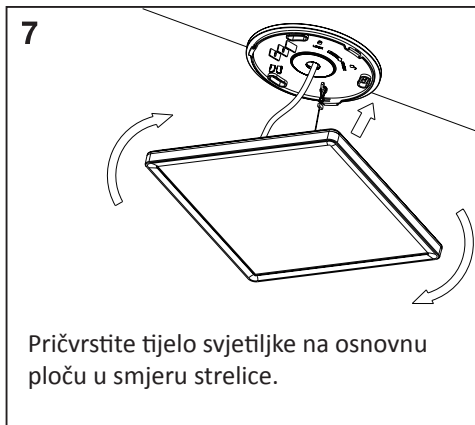

(HU) MIDEA STYLE SZÖGLETES LED PANEL

(RO) MIDEA STYLE ROTUND PANOU LED

(HR) MIDEA LED PANEL OKRUGLI - STROPNI

**206293**  
(LG09B-290-18)

(HU)

(RO)

(HR)