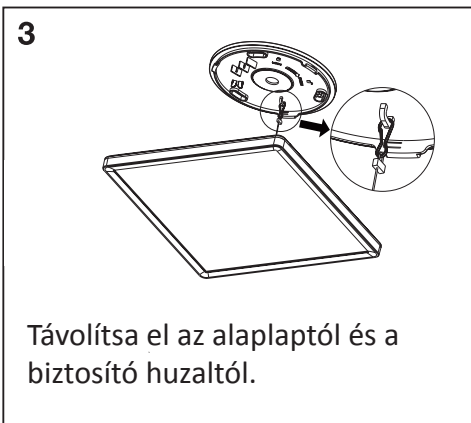

(HU) MIDEA STYLE SZÖGLETES LED PANEL

(RO) MIDEA STYLE ROTUND PANOU LED

(HR) MIDEA LED PANEL OKRUGLI - STROPNI

**206293**  
(LG09B-290-18)

(HU)

(RO)

(HR)