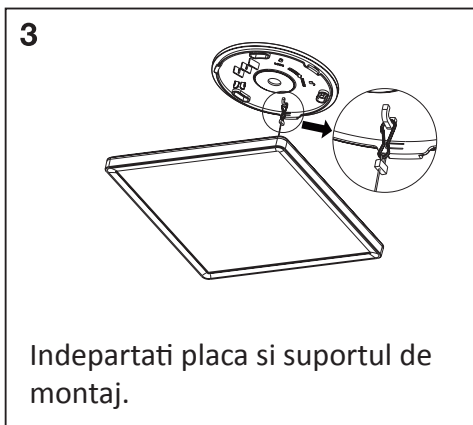

(HU) MIDEA STYLE SZÖGLETES LED PANEL

(RO) MIDEA STYLE ROTUND PANOU LED

(HR) MIDEA LED PANEL OKRUGLI - STROPNI

**206293**  
(LG09B-290-18)

(HU)

(RO)

(HR)